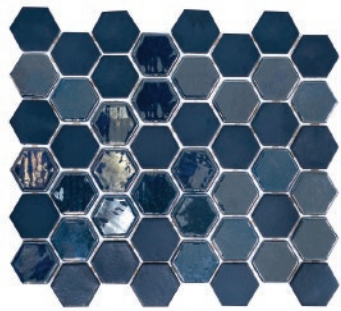

990065 Azure