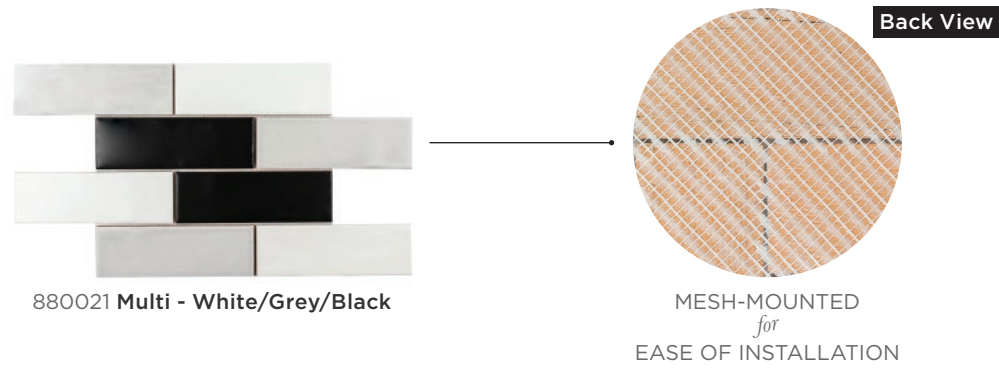

990010 Matte Galaxy

990105 Gloss Asteroid

990106 Matte Asteroid

990107 Gloss Nebula

990108 Matte Nebula

2.5" x 8" BRICK OFFSET MESH-MOUNTED MOSAIC
10.625" X 15.875" / EA.

2.5" x 8" BRICK HERRINGBONE MESH-MOUNTED MOSAIC
11.125" X 15.25" / EA.