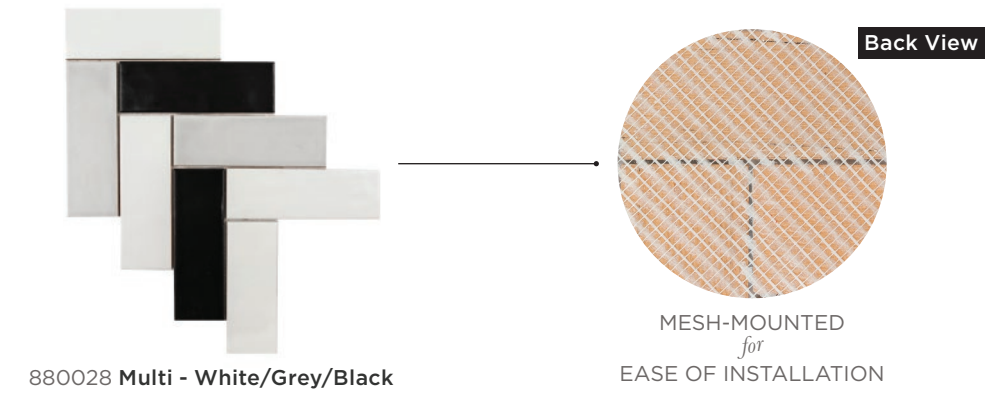

990010 Matte Galaxy

990105 Gloss Asteroid

990106 Matte Asteroid

990107 Gloss Nebula

990108 Matte Nebula

2.5" x 8" BRICK OFFSET MESH-MOUNTED MOSAIC
10.625" X 15.875" / EA.

2.5" x 8" BRICK HERRINGBONE MESH-MOUNTED MOSAIC
11.125" X 15.25" / EA.