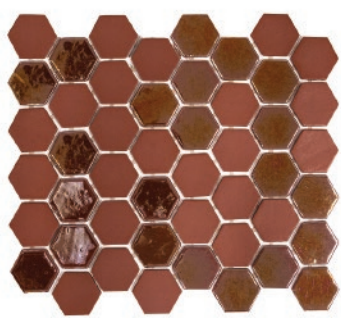

990019 Gloss Galaxy

990020 Matte Galaxy

990101 Gloss Asteroid

990102 Matte Asteroid

990103 Gloss Nebula

990104 Matte Nebula

2.5" x 10" FIELD TILE
2.5" X 10" / SQ. FT.

990001 Gloss Nova

GLASS

STRUT MOSAIC
11.375" X 11.625" / EA.

990030 Grey

990033 Taupe

990031 White

990032 Black

BRILL HEXAGON MOSAIC
10.75" X 12.5" / EA.

990063 Pearl

990064 Olive

990065 Azure

990066 Rose

990062 Burgundy

Pearl
Brill Hexagon Mosaic (990063)

⚠ WARNING: This product can expose you to chemicals including crystalline silica which is known to the State of California to cause cancer. For more information go to www.P65Warnings.ca.gov.