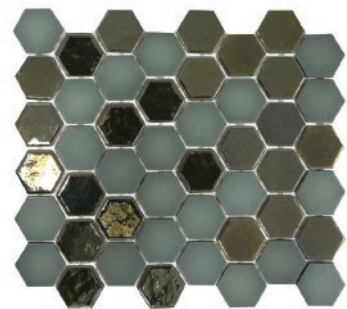

990019 Gloss Galaxy

990020 Matte Galaxy

990101 Gloss Asteroid

990102 Matte Asteroid

990103 Gloss Nebula

990104 Matte Nebula

2.5" x 10" FIELD TILE
2.5" X 10" / SQ. FT.

990001 Gloss Nova

GLASS

STRUT MOSAIC
11.375" X 11.625" / EA.

990030 Grey

990033 Taupe

990031 White

990032 Black

BRILL HEXAGON MOSAIC
10.75" X 12.5" / EA.

990063 Pearl