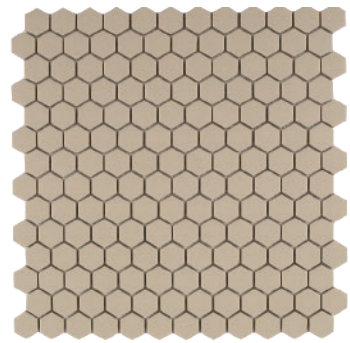

990019 Gloss Galaxy

990020 Matte Galaxy

990101 Gloss Asteroid

990102 Matte Asteroid

990103 Gloss Nebula

990104 Matte Nebula

2.5" x 10" FIELD TILE
2.5" X 10" / SQ. FT.

990001 Gloss Nova

990046 Serene Relief - Taupe

TEXTURE

(Backsplash)
Taupe

8" x 48" Field Tile - Serene (990044)

Taupe

8" x 48" Field Tile - Serene Contour (990045)

Taupe

8" x 48" Field Tile - Serene Relief (990046)

GLASS

STRUT MOSAIC
11.375" X 11.625" / EA.

990030 Grey

990033 Taupe

990031 White

990032 Black

BRILL HEXAGON MOSAIC
10.75" X 12.5" / EA.

990063 Pearl