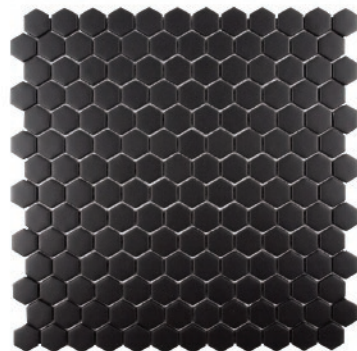

990019 Gloss Galaxy

990020 Matte Galaxy

990101 Gloss Asteroid

990102 Matte Asteroid

990103 Gloss Nebula

990104 Matte Nebula

2.5" x 10" FIELD TILE
2.5" X 10" / SQ. FT.

990001 Gloss Nova

GLASS

STRUT MOSAIC
11.375" X 11.625" / EA.

990030 Grey

990033 Taupe

990031 White

990032 Black

BRILL HEXAGON MOSAIC
10.75" X 12.5" / EA.

990063 Pearl

990064 Olive

990065 Azure

990066 Rose

990062 Burgundy

Pearl
Brill Hexagon Mosaic (990063)

⚠ WARNING: This product can expose you to chemicals including crystalline silica which is known to the State of California to cause cancer. For more information go to www.P65Warnings.ca.gov.